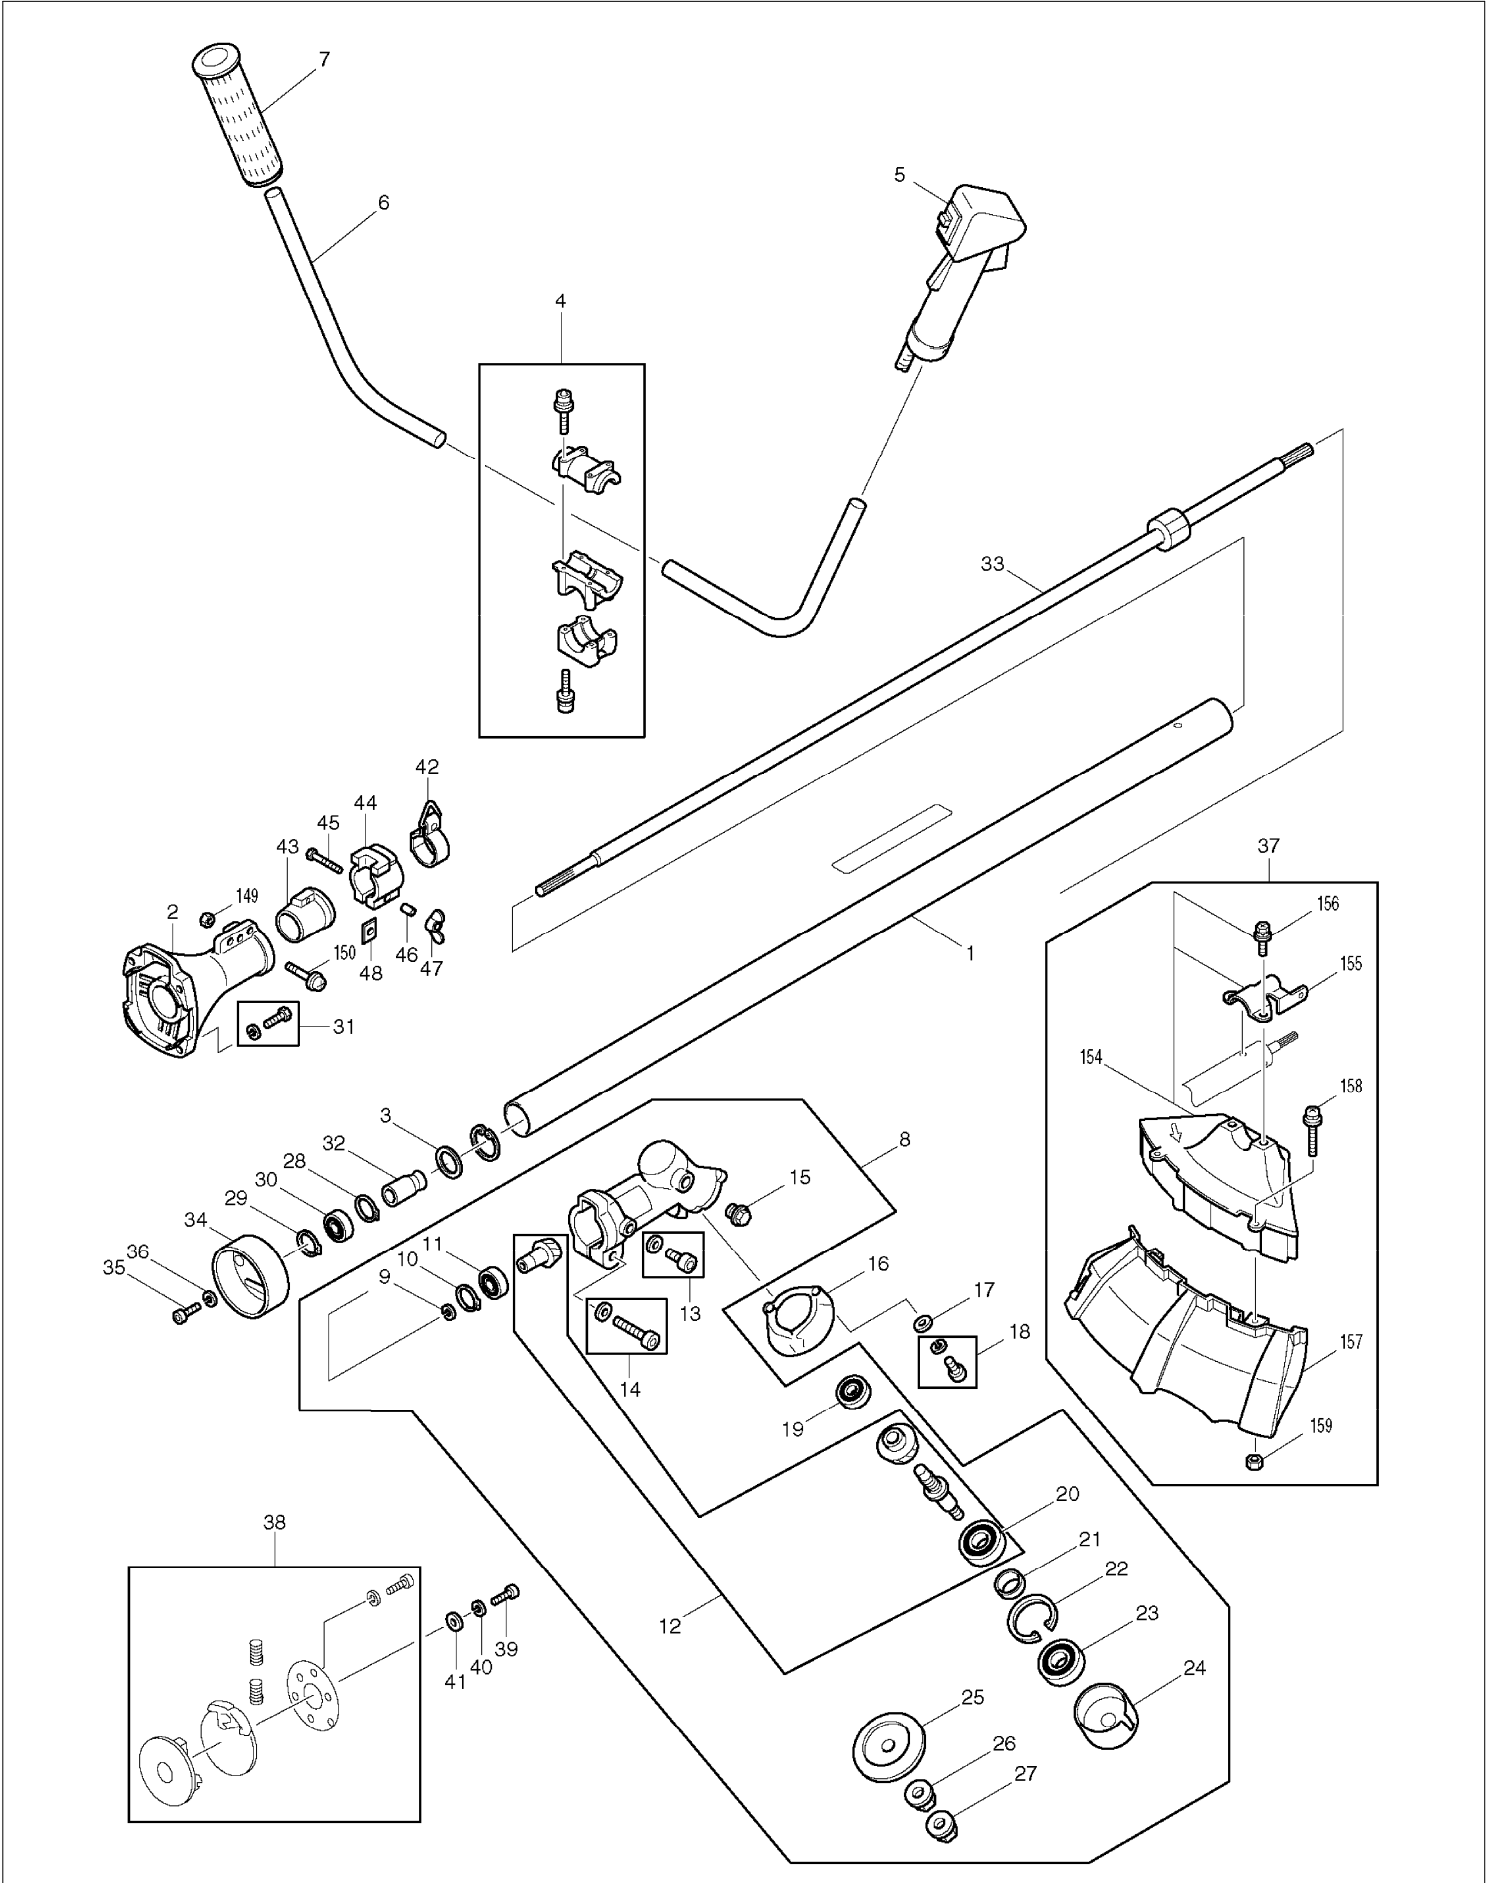

SERVICE DRAWING

MODEL NO. RBC420