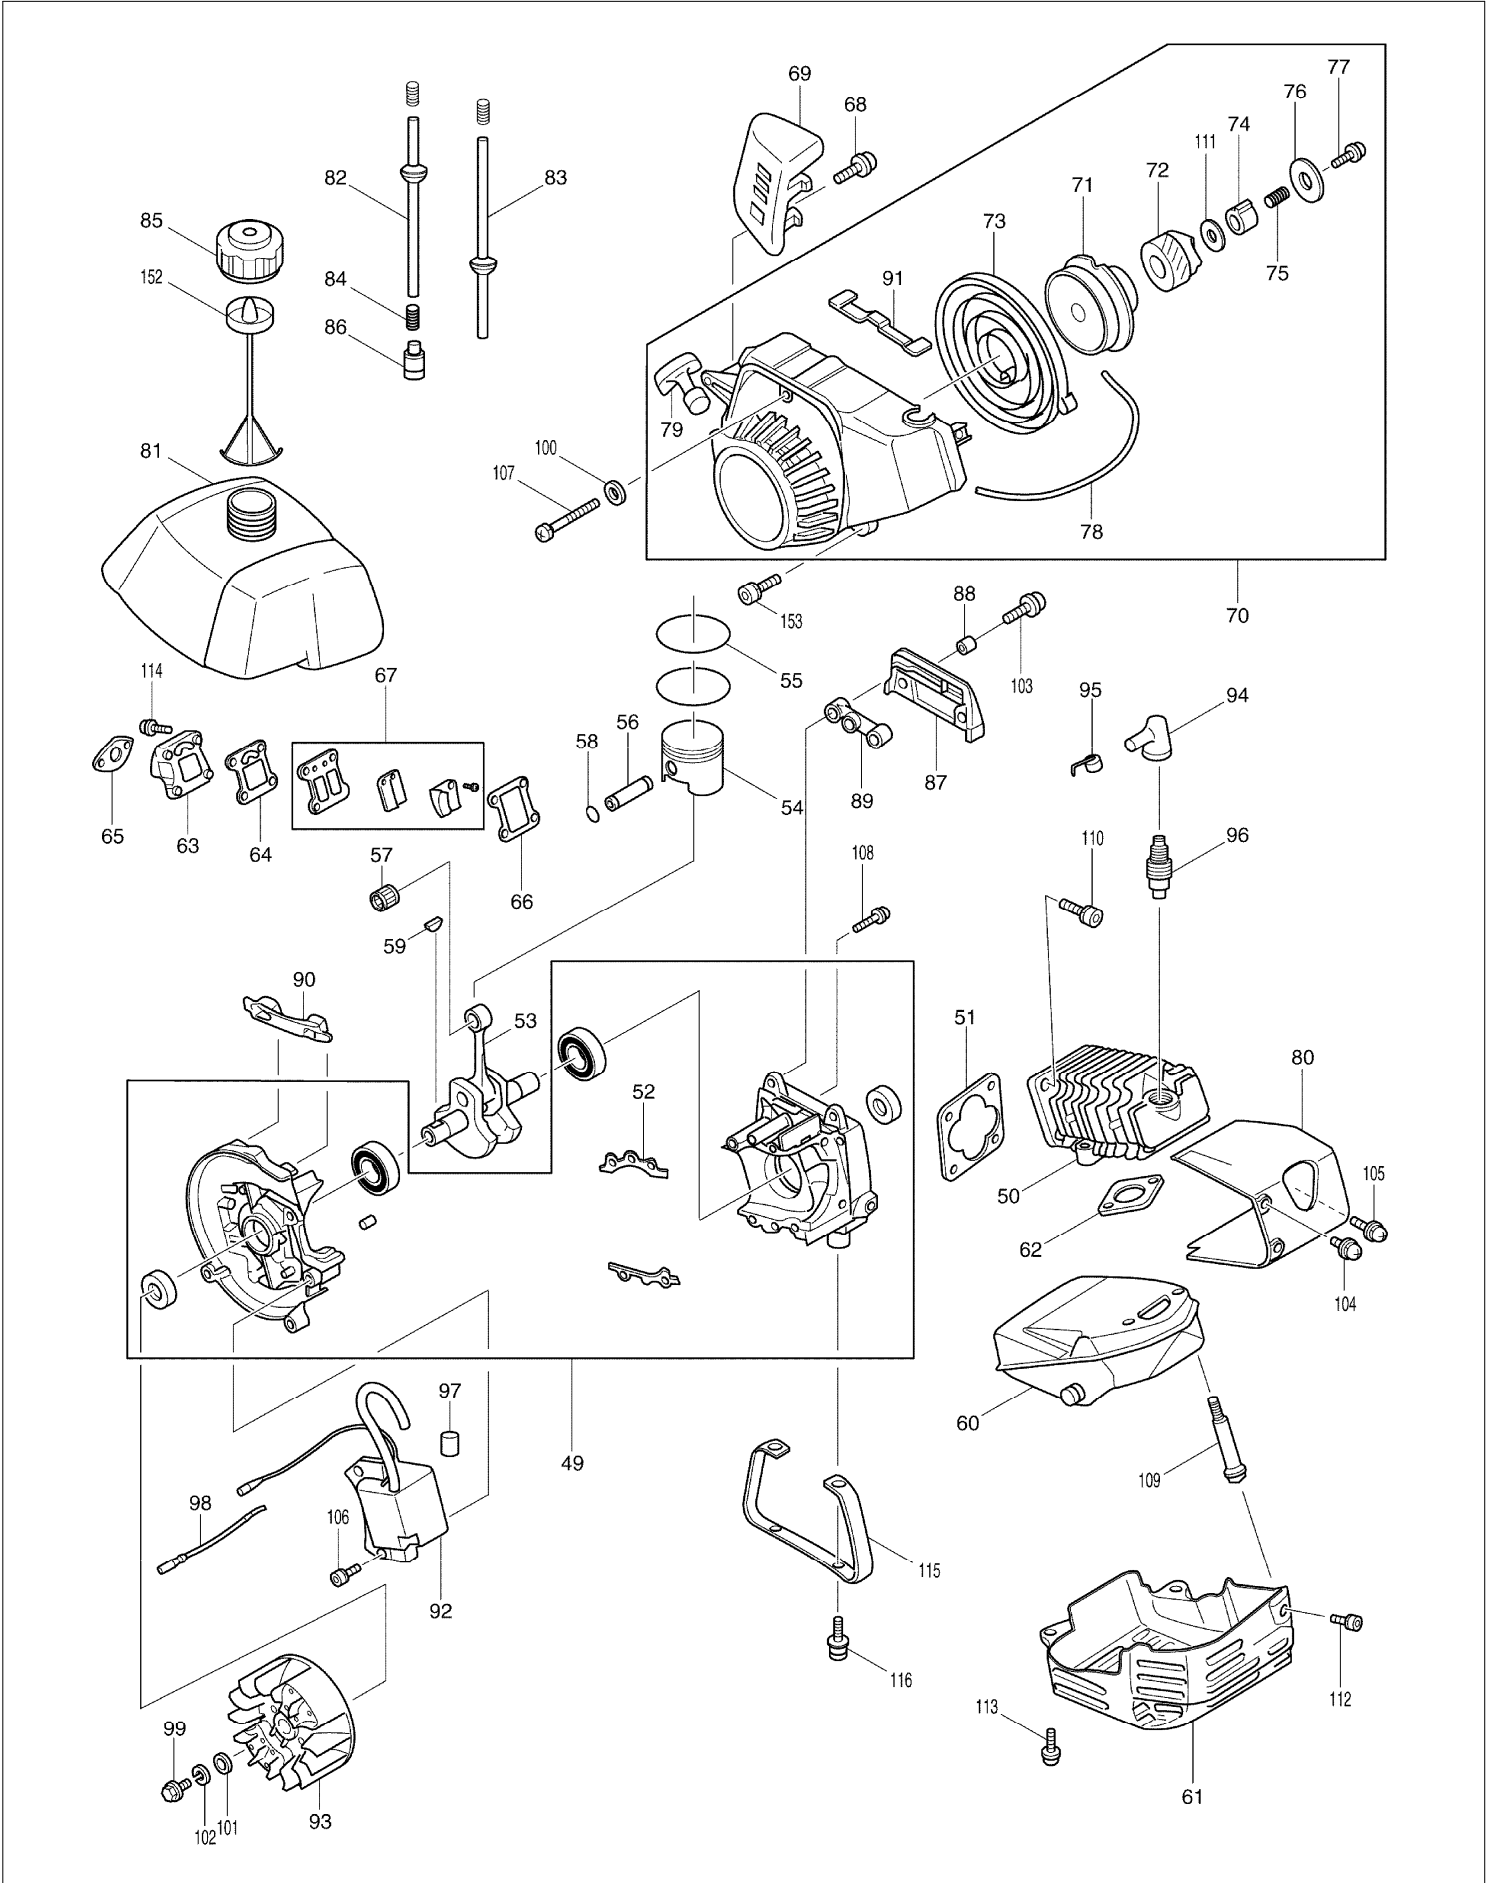

SERVICE DRAWING

MODEL NO. RBC420