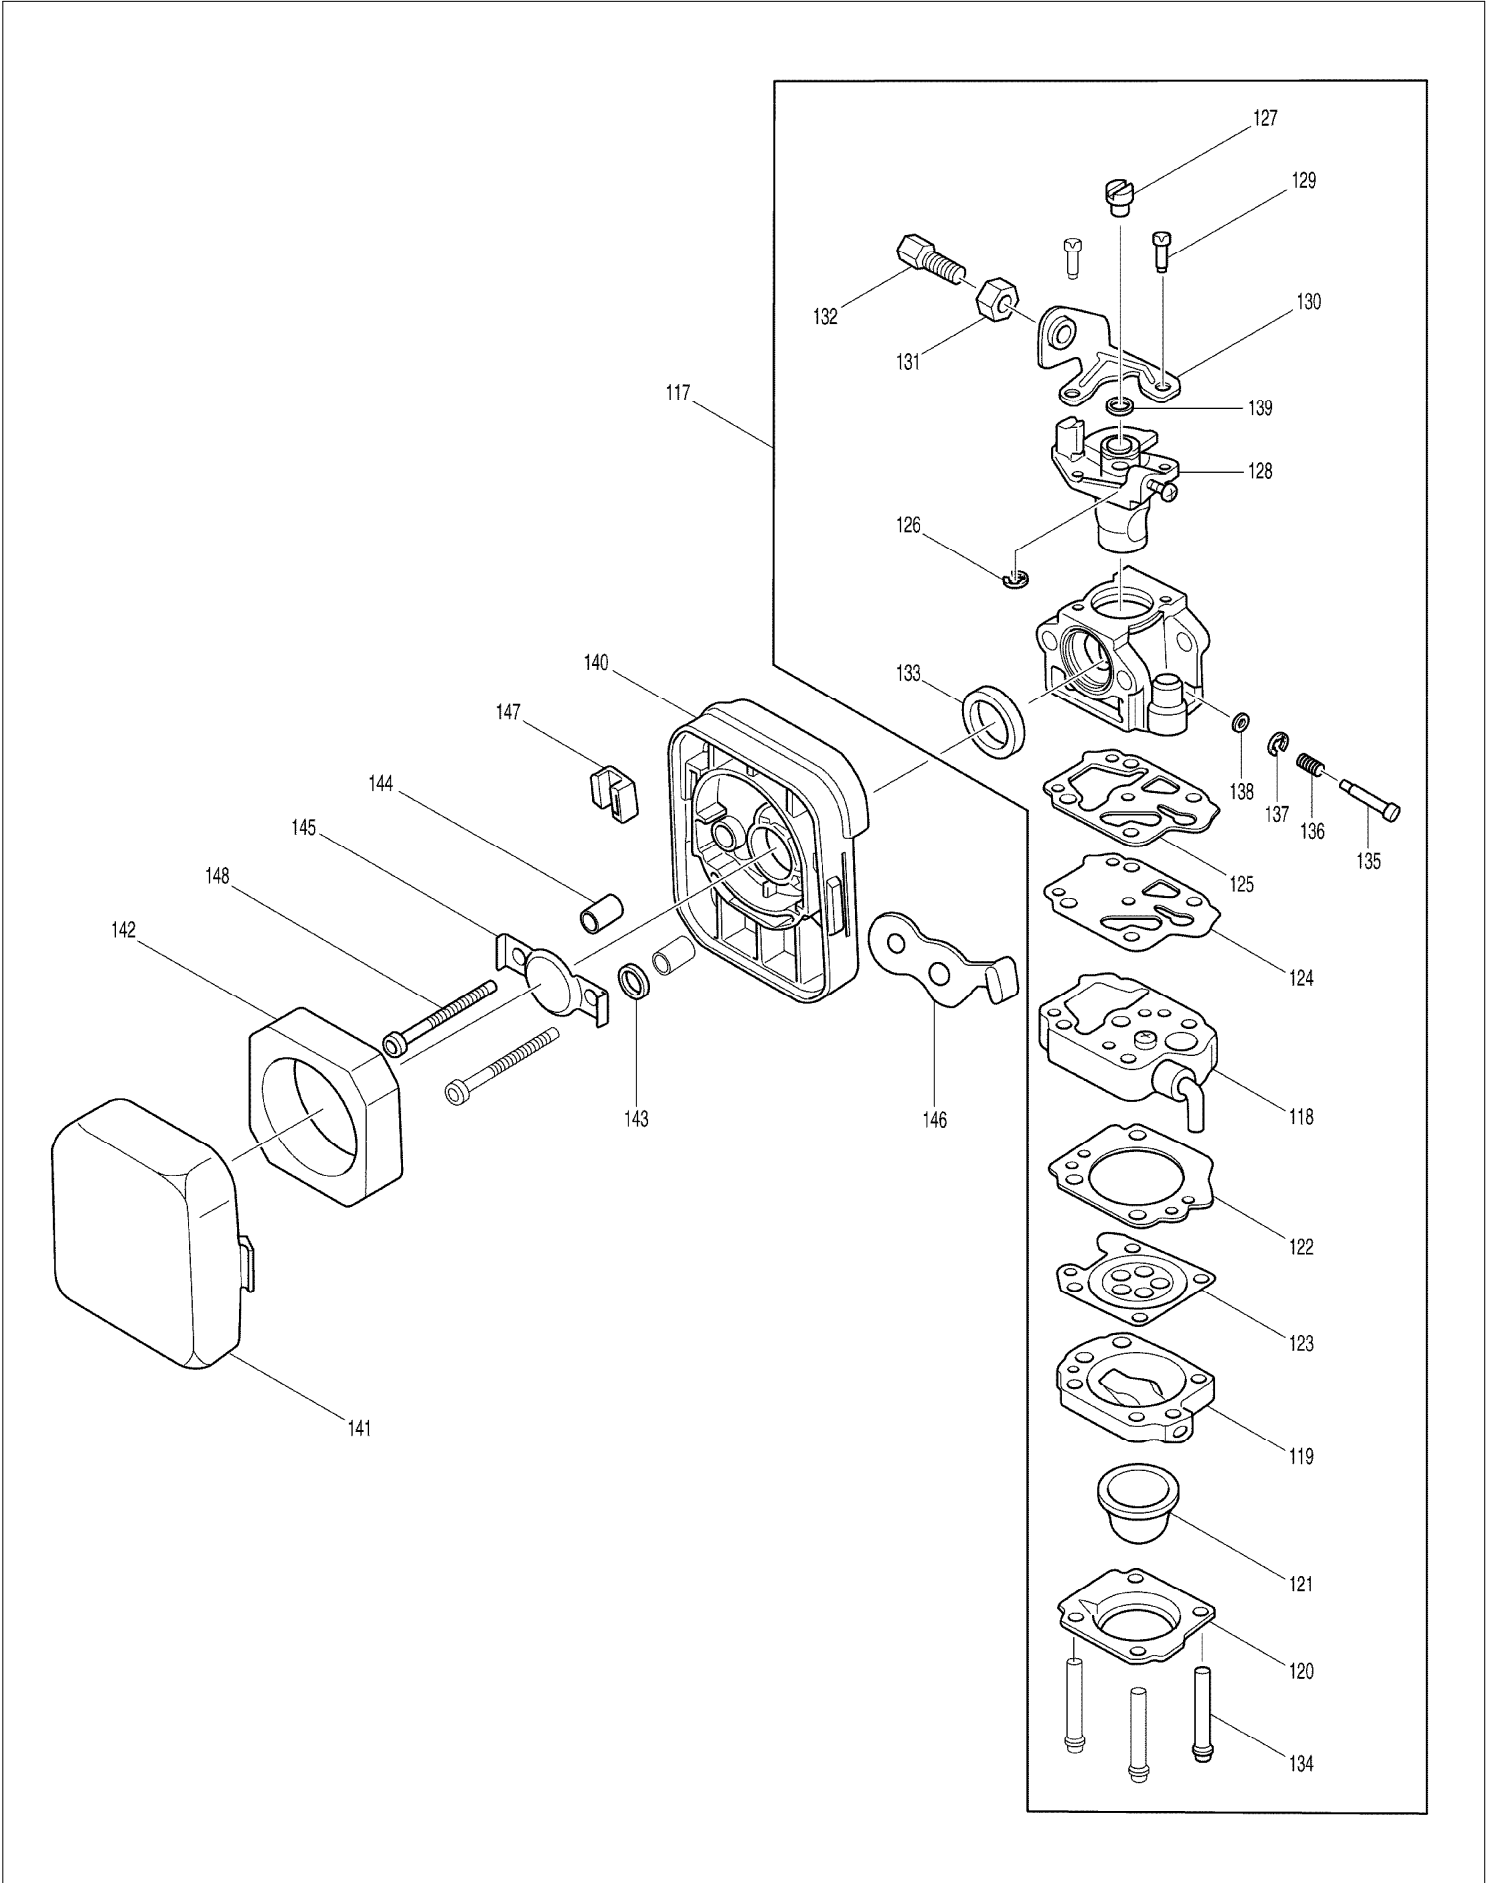

SERVICE DRAWING

MODEL NO. RBC420