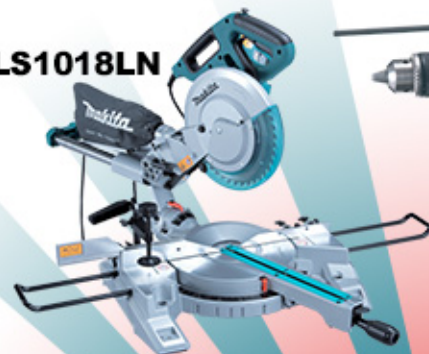

Makita

LS1018LN

HP1640

SP6000J +
1.4m rail

HR2460

DGA452ZK

GA4530

Please visit a
dealer in your area
for more
information.