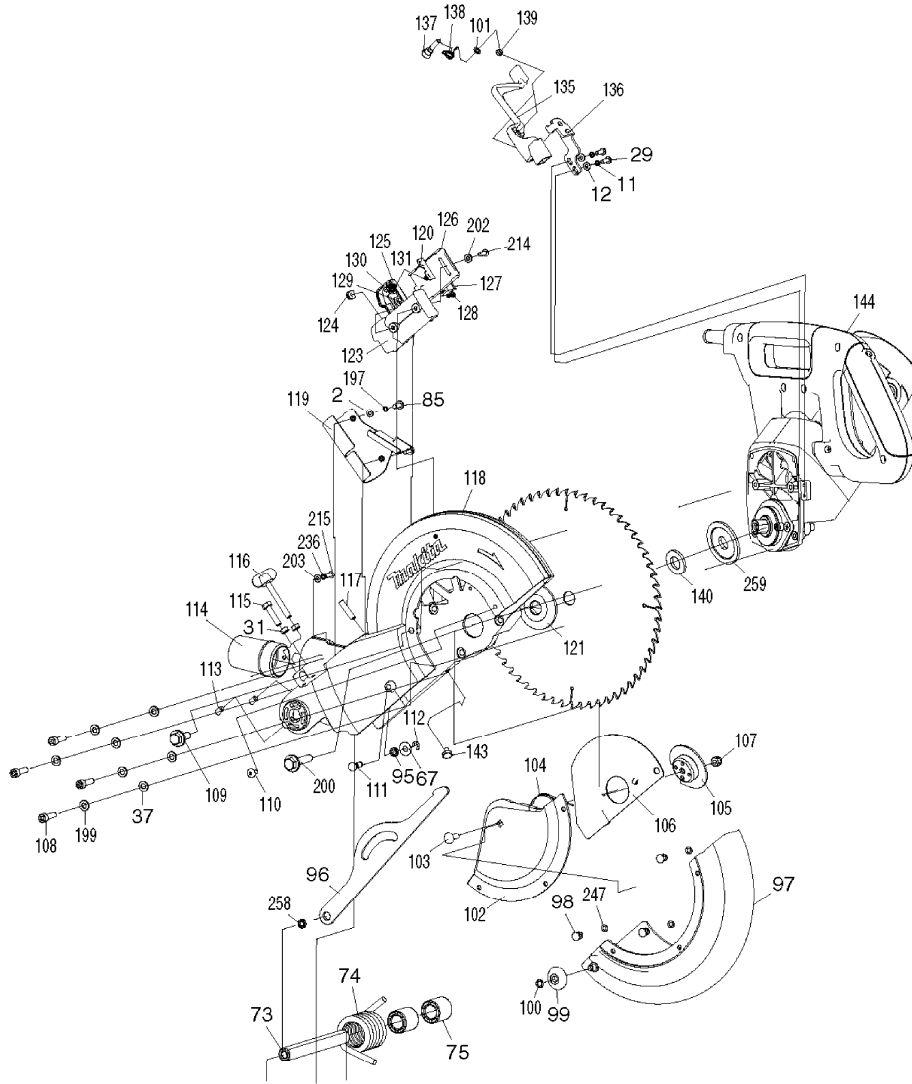

SPARE PARTS LIST

MODEL NO. LS1018L

ITEM	PART NO.	DESCRIPTION	QTY	NOTE
243	JM23100083	LIMITED BRACKET	1	
244	JM23100083	LIMITED BRACKET	1	
245	JM23100084	DUSTPROOF RING	2	
246	JM23100084	DUSTPROOF RING	1	
247	JM23100104	FLAT WASHER 5	3	
248	JM23100009	LOCKNUT M10	1	
249	JM23100009	LOCKNUT M10	1	
250	JM23100034	HEX BOLT M6X28	2	
251	JM23100069	LASER CORD CLAMP	1	
252	JM23100069	LASER CORD CLAMP	1	
253	JM23100071	THIN FLAT WASHER 6	1	
254	JM23100072	CORD CLAMP	1	
255	JM23100073	CORD WRAP BRACKET	1	
256	JM23100081	BUFFER	1	
257	JM23100082	BEARING BAFFLE	1	
258	JM23100098	LINK SLEEVE	1	
259	JM23100124	BLADE FLANGE	1	
260	JM23100151	SPRING WASHER 6	3	
261	JM23100167	SELF TAPPING SCREW M4X16	5	
262	JM23100167	SELF TAPPING SCREW M4X16	1	
263	JM23100167	SELF TAPPING SCREW M4X16	2	
264	JM23100167	SELF TAPPING SCREW M4X16	2	
265	JM23100006	CROSS HEAD SCREW M5X20	4	
266	JM23100149	SPRING WASHER 5	2	
267	JM23100149	SPRING WASHER 5	2	
268	JM23100149	SPRING WASHER 5	2	
269	JM23100066	WING KNOB M6X20	2	
270	JM23100390	LASER ASSEMBLY	1	
		INC. 64,66,71,72,120,123-131,		
		INC. 194,202,206,214		
A01	*****	*****	***	*****
A02	*****	*****	***	*****
A03	JM23100005	SAW BLADE	1	
A04	JM27000328	TRIANGLE PLATE	1	
A05	JM23100501	DUST BAG ASSEMBLY	1	
A06	JM23100502	WISE ASSEMBLY	1	

SERVICE DRAWING

MODEL NO. LS1018L