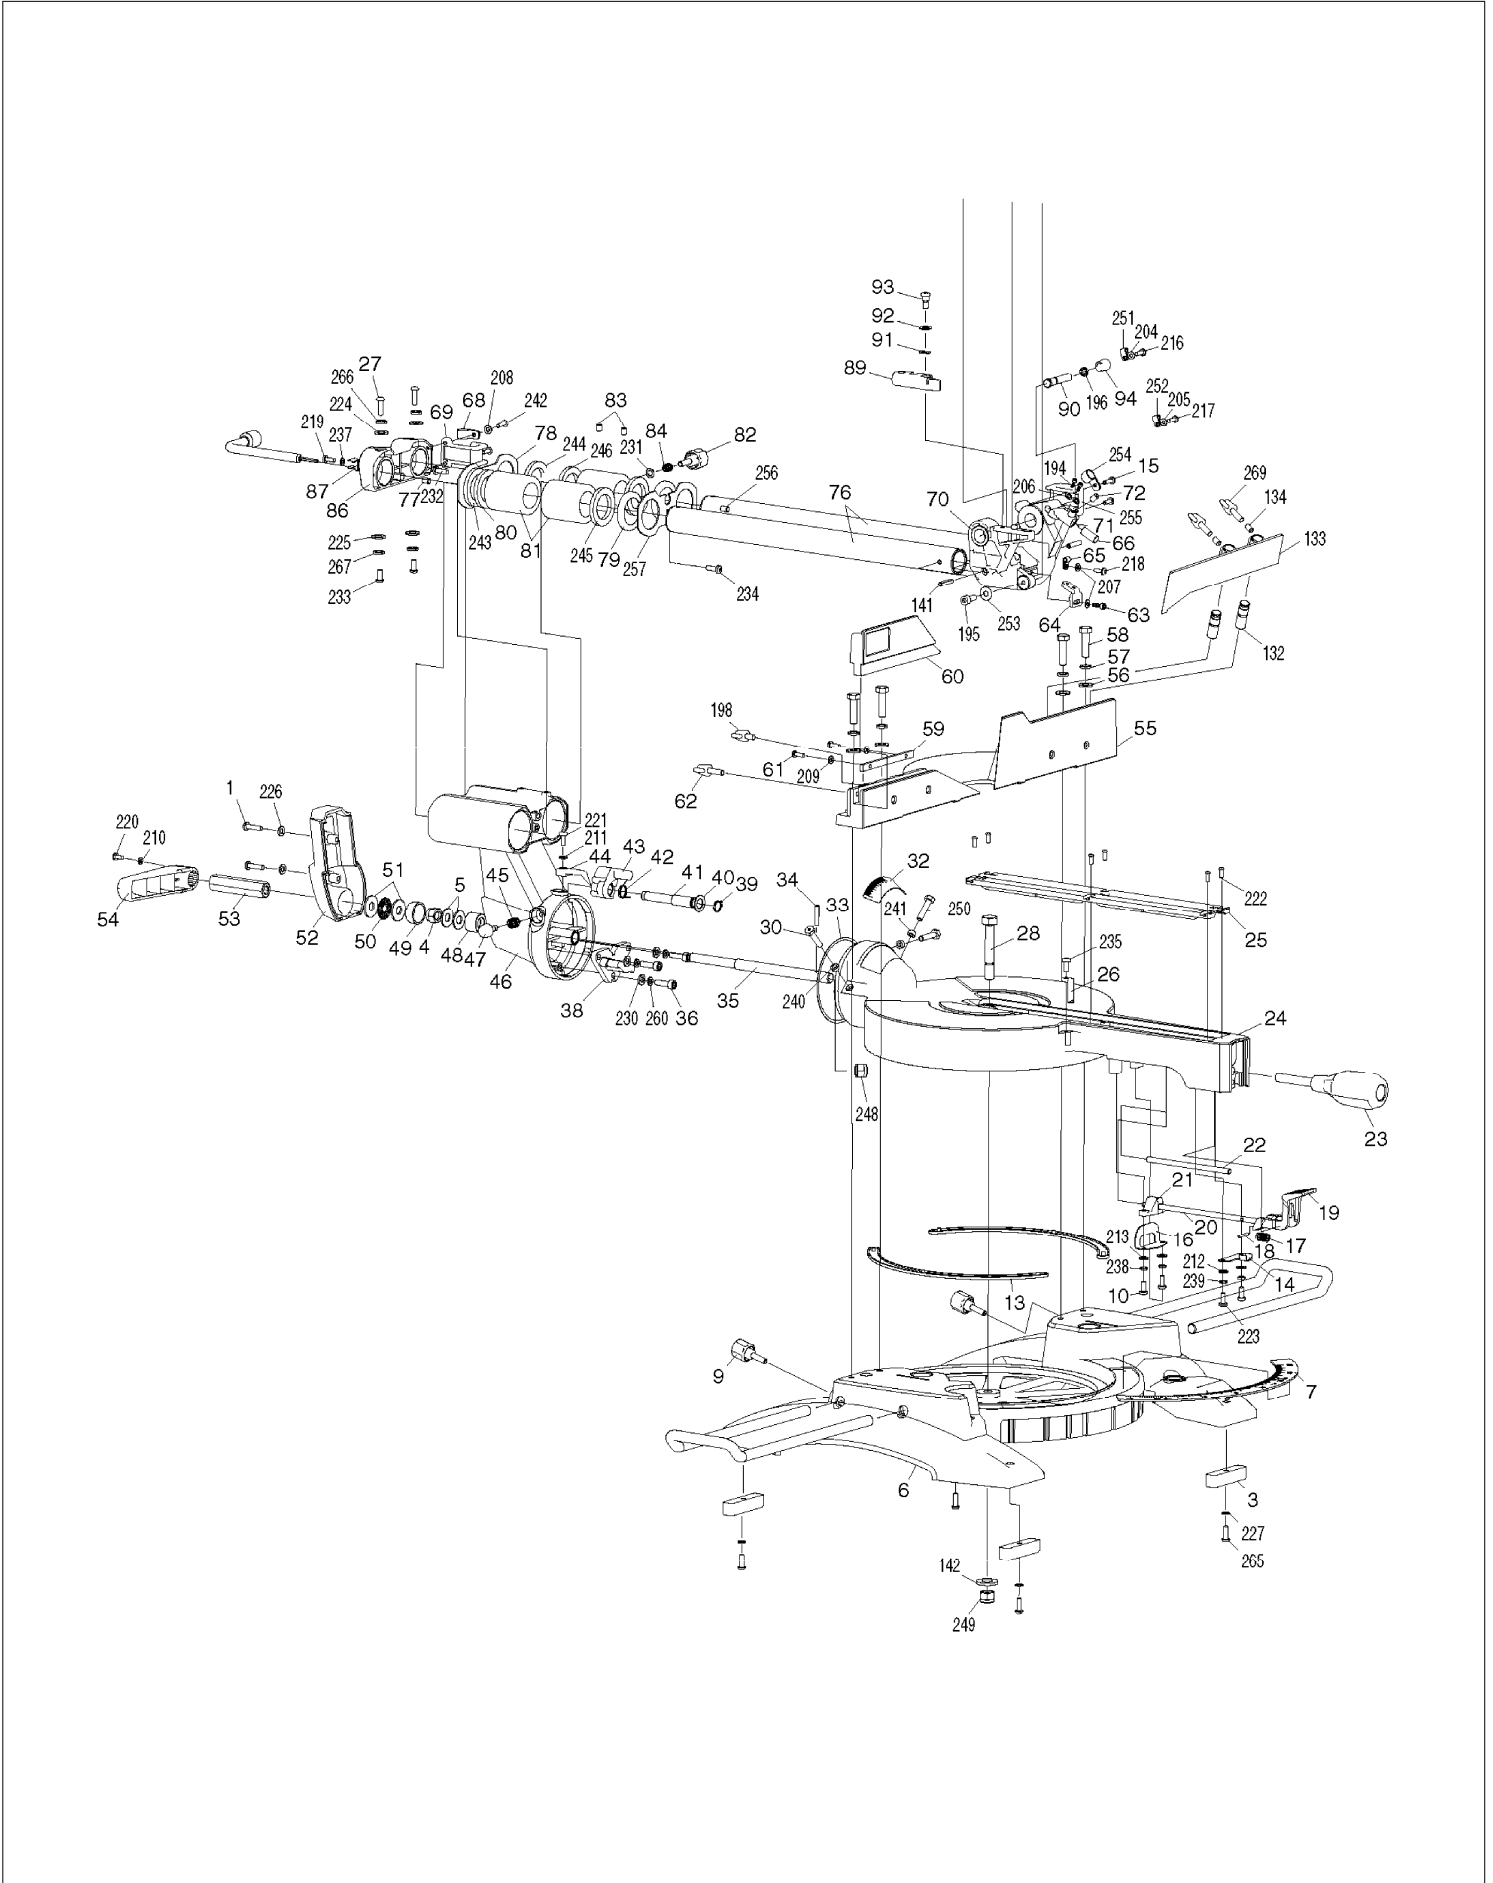

SPARE PARTS LIST

MODEL NO. LS1018L

ITEM	PART NO.	DESCRIPTION	QTY	NOTE
243	JM23100083	LIMITED BRACKET	1	
244	JM23100083	LIMITED BRACKET	1	
245	JM23100084	DUSTPROOF RING	2	
246	JM23100084	DUSTPROOF RING	1	
247	JM23100104	FLAT WASHER 5	3	
248	JM23100009	LOCKNUT M10	1	
249	JM23100009	LOCKNUT M10	1	
250	JM23100034	HEX BOLT M6X28	2	
251	JM23100069	LASER CORD CLAMP	1	
252	JM23100069	LASER CORD CLAMP	1	
253	JM23100071	THIN FLAT WASHER 6	1	
254	JM23100072	CORD CLAMP	1	
255	JM23100073	CORD WRAP BRACKET	1	
256	JM23100081	BUFFER	1	
257	JM23100082	BEARING BAFFLE	1	
258	JM23100098	LINK SLEEVE	1	
259	JM23100124	BLADE FLANGE	1	
260	JM23100151	SPRING WASHER 6	3	
261	JM23100167	SELF TAPPING SCREW M4X16	5	
262	JM23100167	SELF TAPPING SCREW M4X16	1	
263	JM23100167	SELF TAPPING SCREW M4X16	2	
264	JM23100167	SELF TAPPING SCREW M4X16	2	
265	JM23100006	CROSS HEAD SCREW M5X20	4	
266	JM23100149	SPRING WASHER 5	2	
267	JM23100149	SPRING WASHER 5	2	
268	JM23100149	SPRING WASHER 5	2	
269	JM23100066	WING KNOB M6X20	2	
270	JM23100390	LASER ASSEMBLY	1	
		INC. 64,66,71,72,120,123-131,		
		INC. 194,202,206,214		
A01	*****	*****	***	*****
A02	*****	*****	***	*****
A03	JM23100005	SAW BLADE	1	
A04	JM27000328	TRIANGLE PLATE	1	
A05	JM23100501	DUST BAG ASSEMBLY	1	
A06	JM23100502	WISE ASSEMBLY	1	

SERVICE DRAWING

MODEL NO. LS1018L

SERVICE DRAWING

MODEL NO. LS1018L

SERVICE DRAWING

MODEL NO. LS1018L