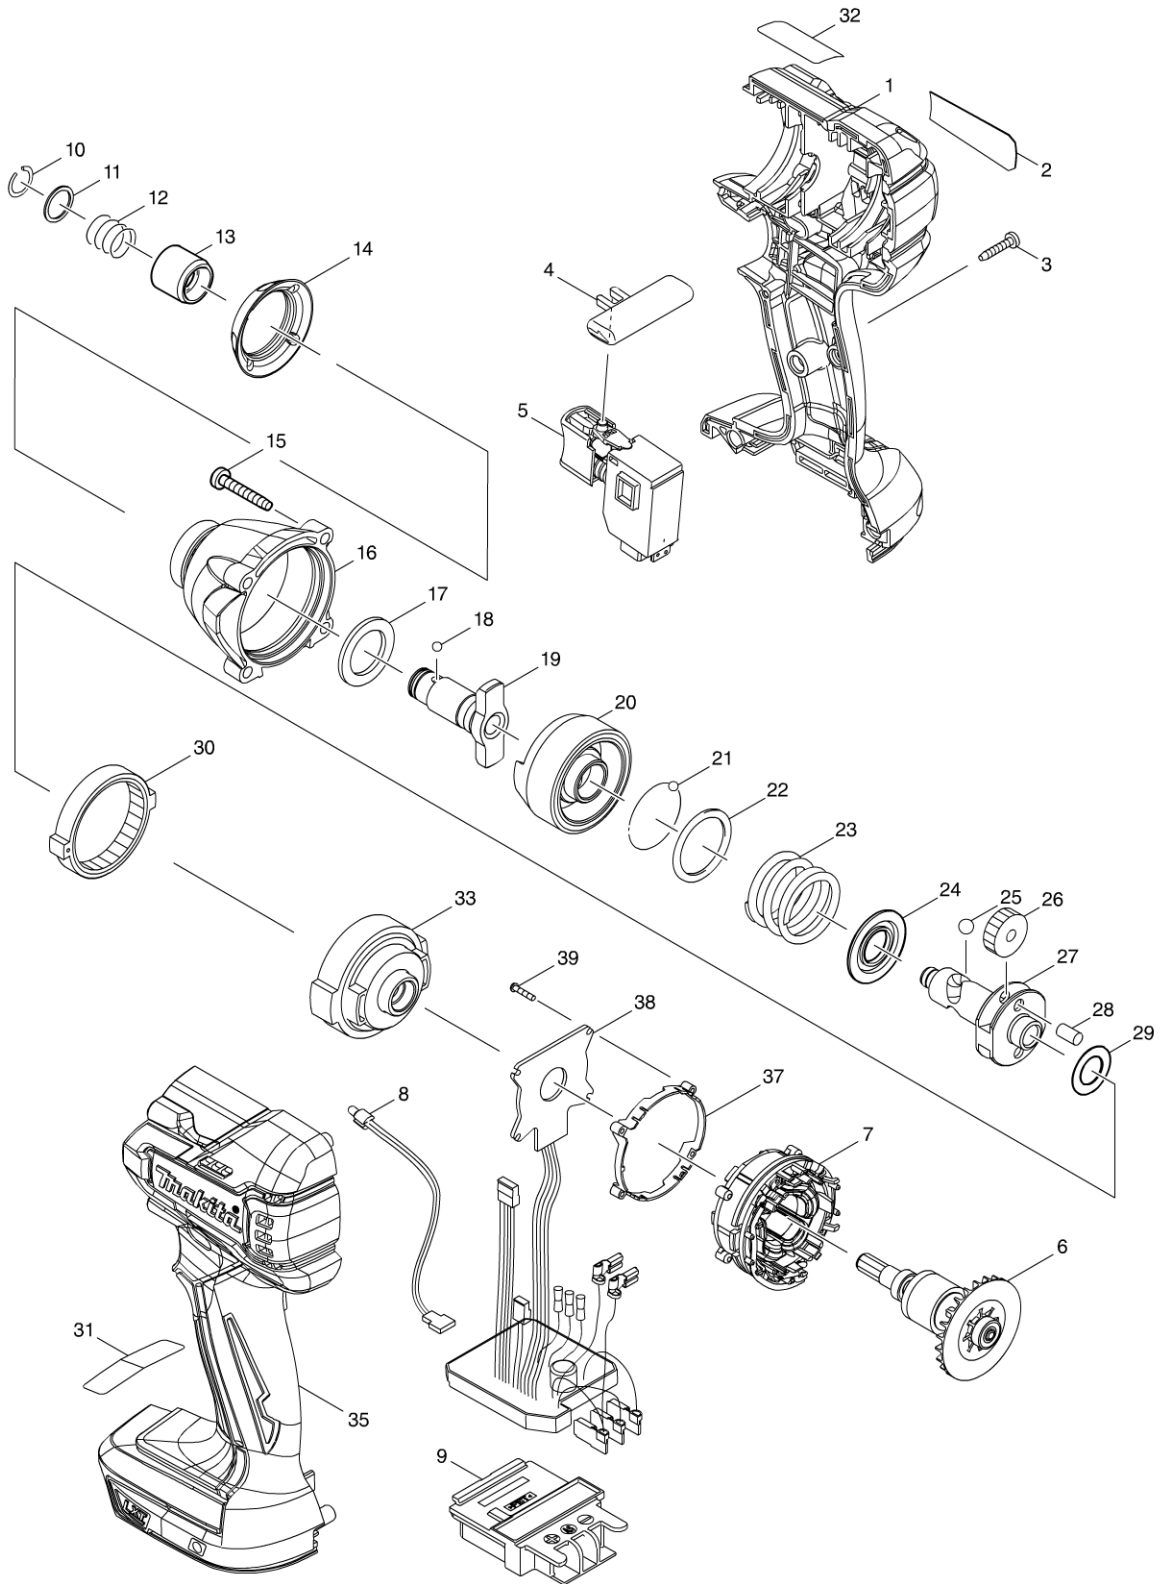

Model No. DTD129 CORDLESS IMPACT DRIVER

Model No. DTD129 CORDLESS IMPACT DRIVER

Item	Parts No.	Description	I/C	QTY	N/O	Opt. 1	Opt. 2	NOTE
001E	187455-7	HOUSING SET		1	*			
C10	263005-3	RUBBER PIN 6		2	*			
D10		INC. 35			*			
001F	187455-7	HOUSING SET		1	*			
C10	263005-3	RUBBER PIN 6		2	*			
D10		INC. 35			*			
001G	187455-7	HOUSING SET		1	*			
C10	263005-3	RUBBER PIN 6		2	*			
D10		INC. 35			*			
001H	187455-7	HOUSING SET		1	*			
C10	263005-3	RUBBER PIN 6		2	*			
D10		INC. 35			*			
001-1E	187455-7	HOUSING SET	O	1				
C10	263005-3	RUBBER PIN 6		2				
D10		INC. 35						
001-1F	187455-7	HOUSING SET	O	1				
C10	263005-3	RUBBER PIN 6		2				
D10		INC. 35						
001-1G	187455-7	HOUSING SET	O	1				
C10	263005-3	RUBBER PIN 6		2				
D10		INC. 35						
001-1H	187455-7	HOUSING SET	O	1				
C10	263005-3	RUBBER PIN 6		2				
D10		INC. 35						
001-1K	187455-7	HOUSING SET		1				
C10	263005-3	RUBBER PIN 6		2				
D10		INC. 35						
002	815A11-6	DTD129 NAME PLATE		1				
003	266429-2	TAPPING SCREW 3X16		8				
004	419041-9	F/R CHANGE LEVER		1				
005	650689-0	SWITCH C3JW-2B		1				
006	619303-7	ROTOR		1				
007	629959-8	STATOR		1				
008	620163-2	LED CIRCUIT		1				
009	643860-3	TERMINAL		1				
010	231951-8	RING SPRING 11		1				
011	267085-1	FLAT WASHER 12		1				
012	233005-7	COMPRESSION SPRING 13		1				
013	324420-7	SLEEVE		1				
014	424513-1	BUMPER		1				
015	266374-1	TAPPING SCREW 4X25		4				
016	141633-3	HAMMER CASE COMPLETE		1				
017	261151-6	NYLON WASHER 19		1				
018	216001-0	STEEL BALL 3.5		2	*			
018-1	216040-0	STEEL BALL 3.5	O	2				
019	326111-6	ANVIL N		1				
020	326110-8	HAMMER		1				
021	216001-0	STEEL BALL 3.5		24	*			