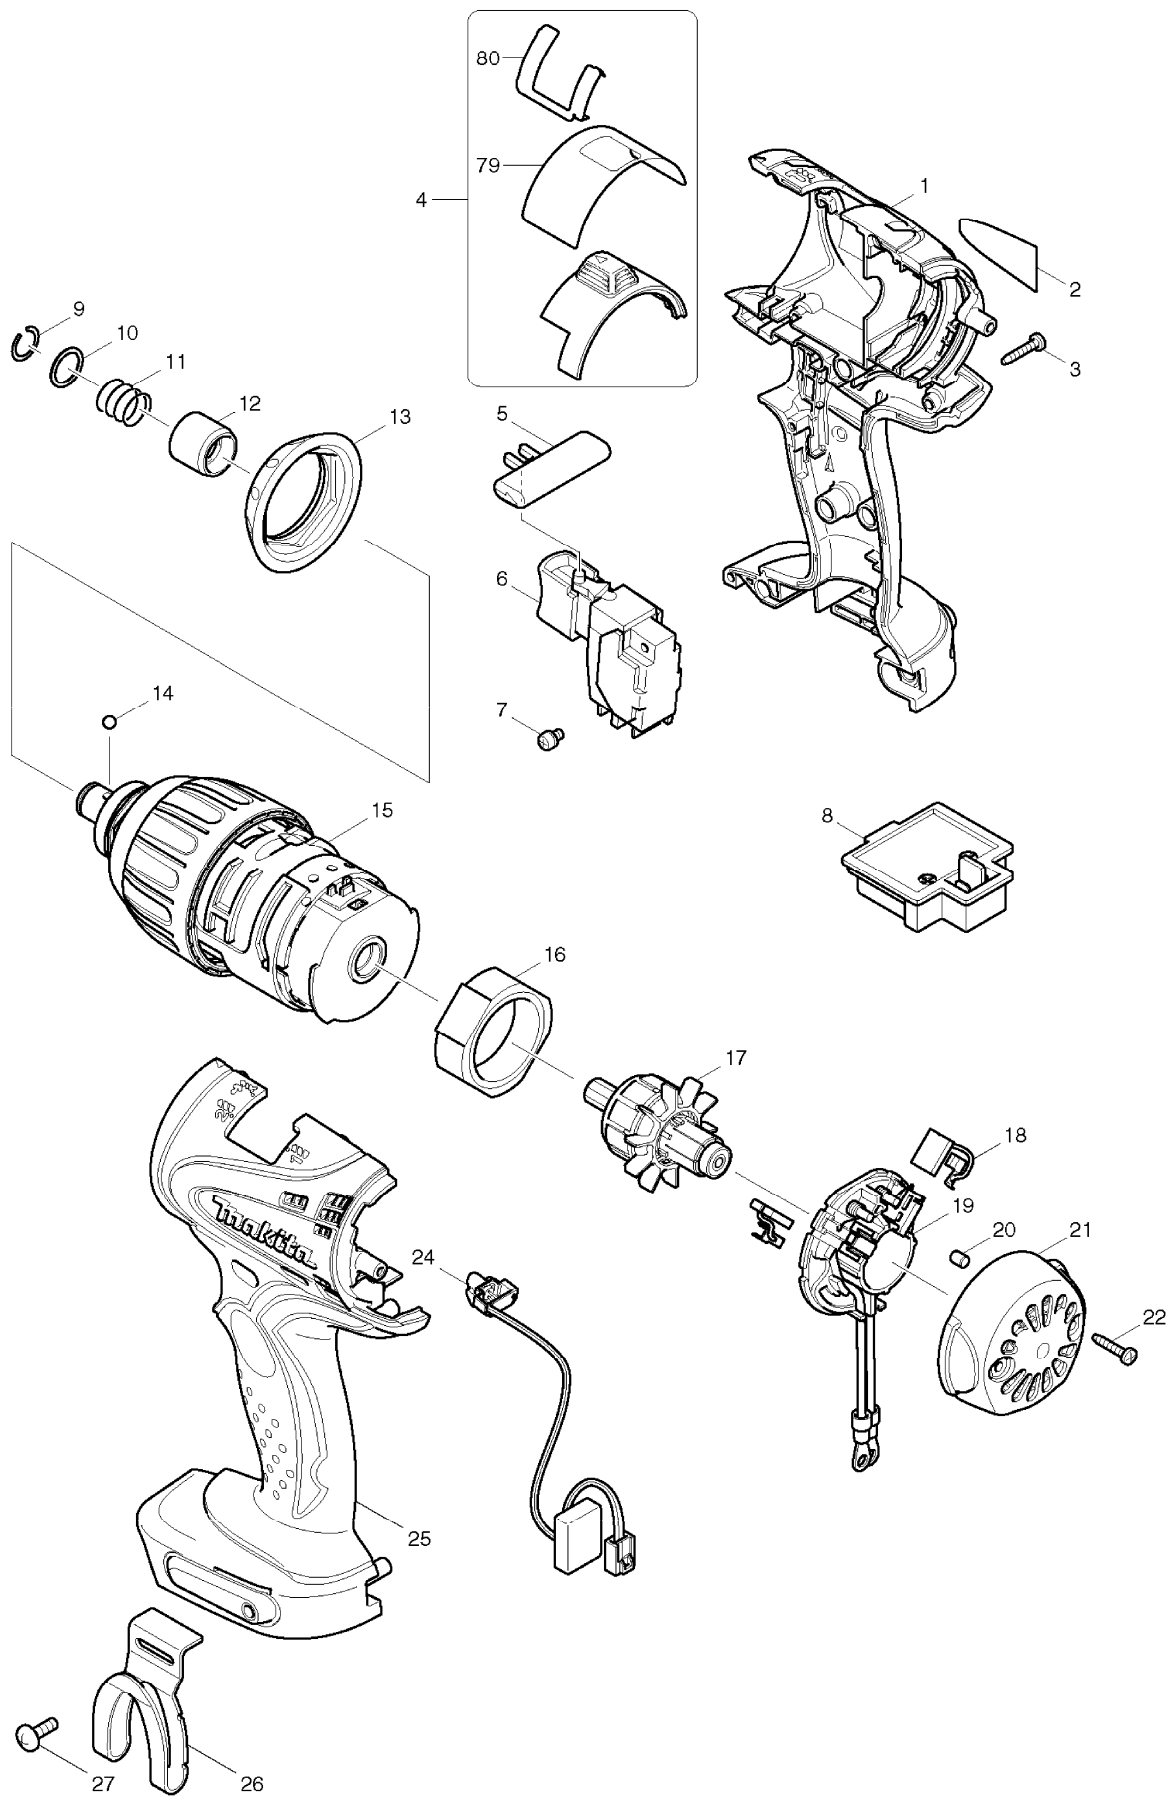

SPARE PARTS LIST

MODEL NO. BTP140

ITEM	PART NO.	DESCRIPTION	QTY	NOTE
065	233462-9	COMPRESSION SPRING 41	1	
066	223163-7	CLUTCH CAM	1	
067	211375-4	BALL BEARING 6805LLB	1	
068	227162-1	INTERNAL GEAR 50	1	
069	324656-8	CLUTCH CHANGE LEVER	1	
070	227159-0	SPUR GEAR 22	3	
071	158553-4	SPUR GEAR 7-38 COMPLETE	1	
072	227160-5	SPUR GEAR 10	6	
073	267317-6	FLAT WASHER 25	1	
076	158106-9	SPEED CHANGE RING COMPLETE	1	
077	267799-2	WASHER 10	1	
078	419371-8	MOTOR BLACKET	1	
079	345689-0	PLATE B	1	
080	345690-5	PLATE C	1	
081	267337-0	FLAT WASHER 40	1	
A01	824753-5	PLASTIC CARRYING CASE	1	

SERVICE DRAWING

MODEL NO. BTP140