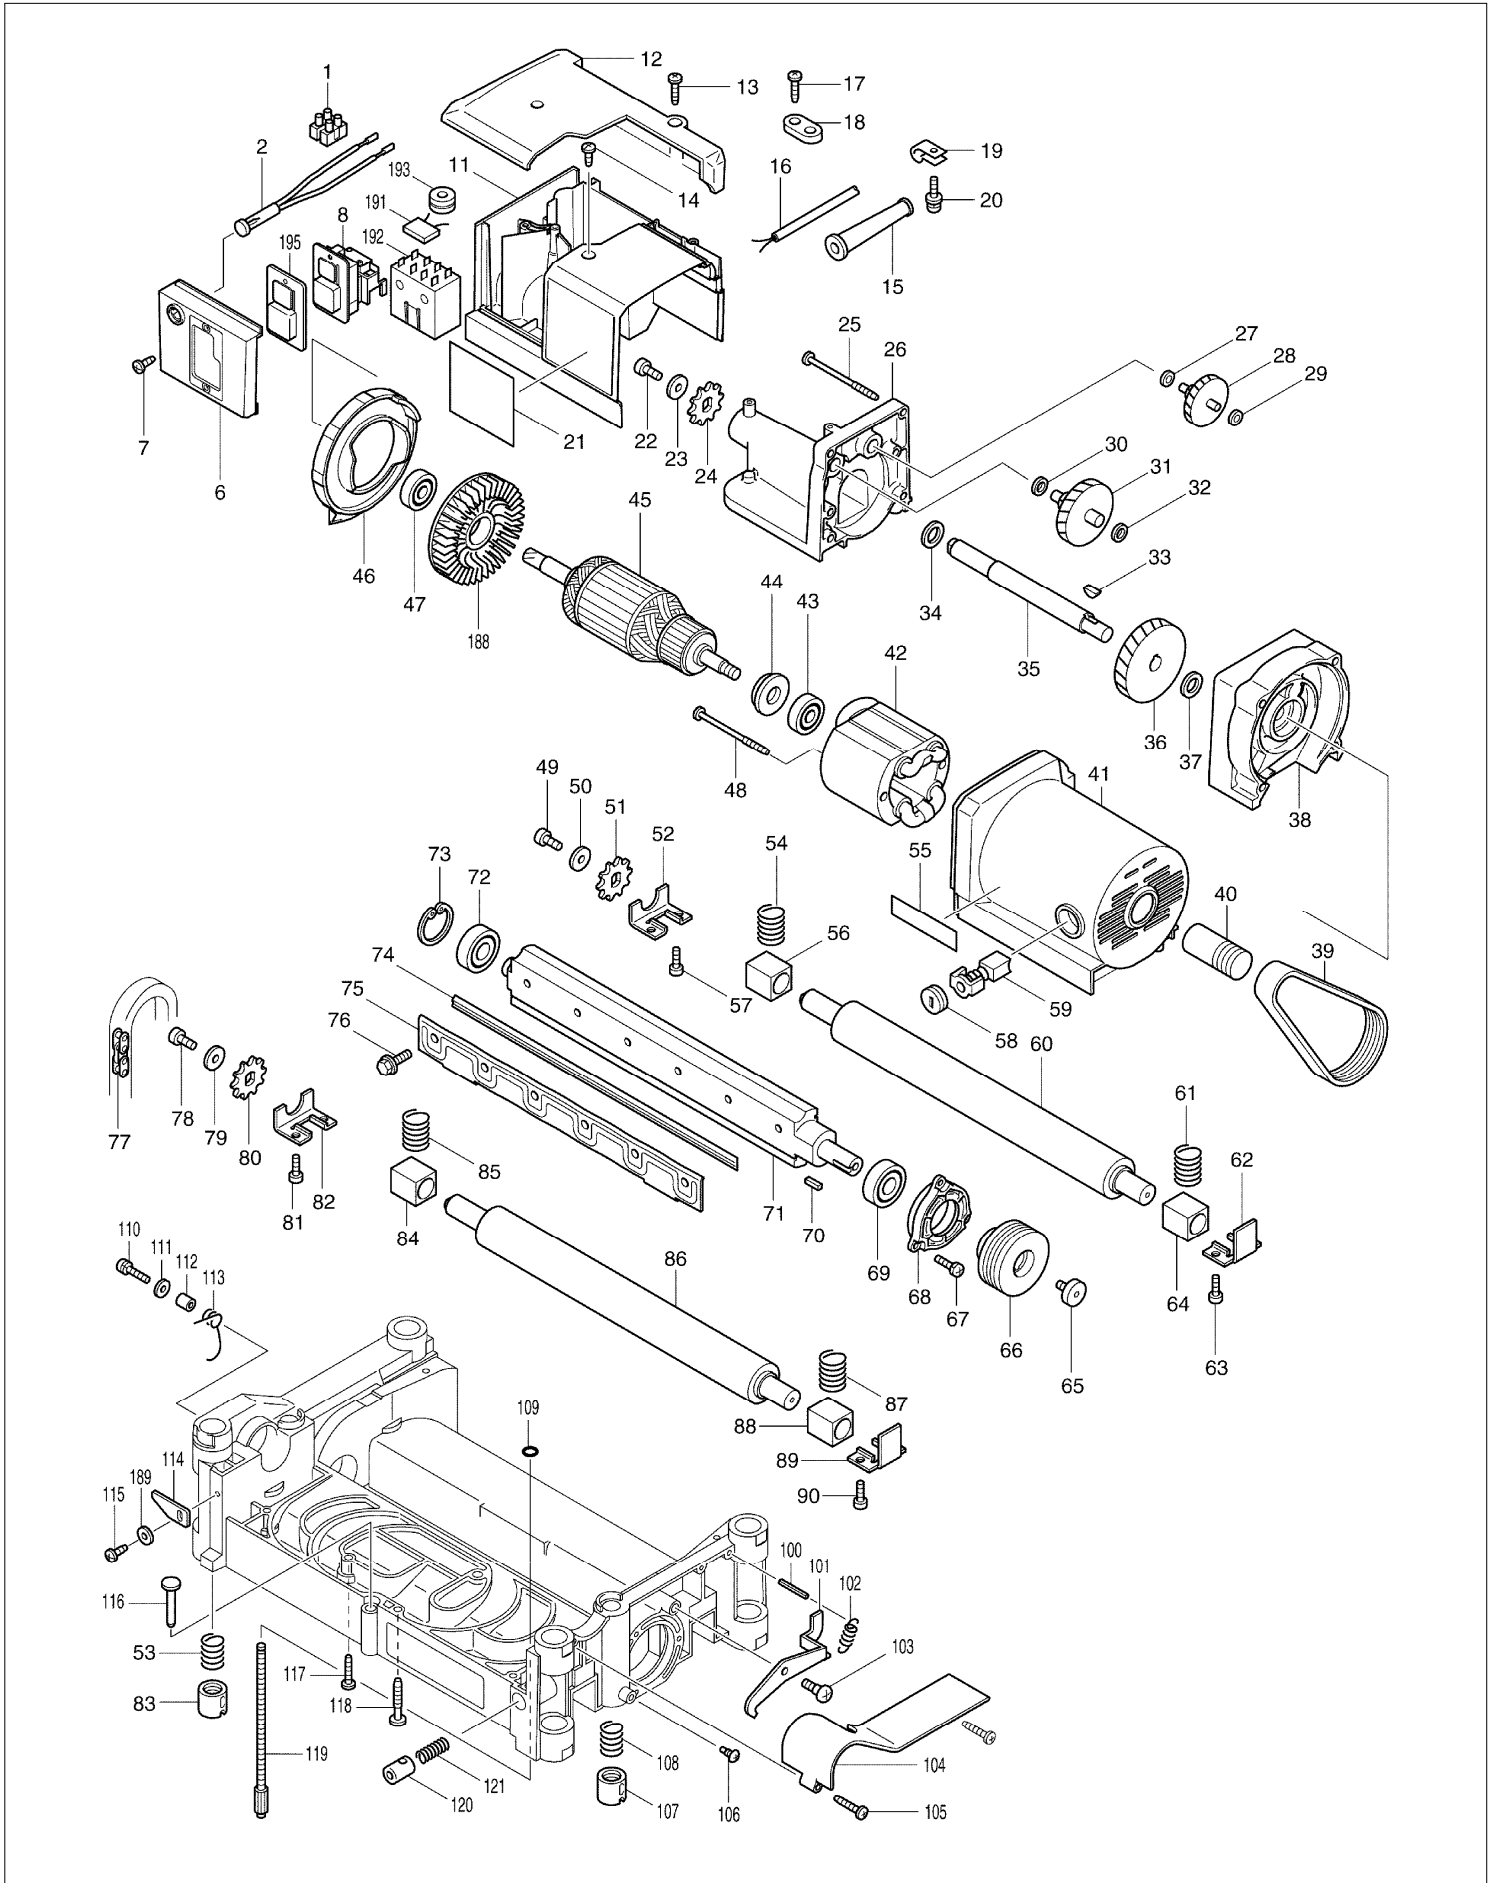

SPARE PARTS LIST

MODEL NO. 2012NB

ITEM	PART NO.	DESCRIPTION	QTY	NOTE
188	240003-4	FAN 80	1	
189	941051-3	FLAT WASHER 4	1	
191	645200-1	NOISE SUPPRESSOR	1	
192	*****	*****	***	*****
193	*****	*****	***	*****
194	282017-7	CHAIN	1	
195	414301-4	DUST COVER	1	
A01	762014-4	MAGNETIC HOLDER	2	
A02	782203-5	SOCKET WRENCH 9	1	
A03	783208-8	HEX. WRENCH 2.5	1	
A04	824002-0	PLASTIC CASE	1	
A05	122696-8	HOOD ASS'Y	1	

SERVICE DRAWING

MODEL NO. 2012NB